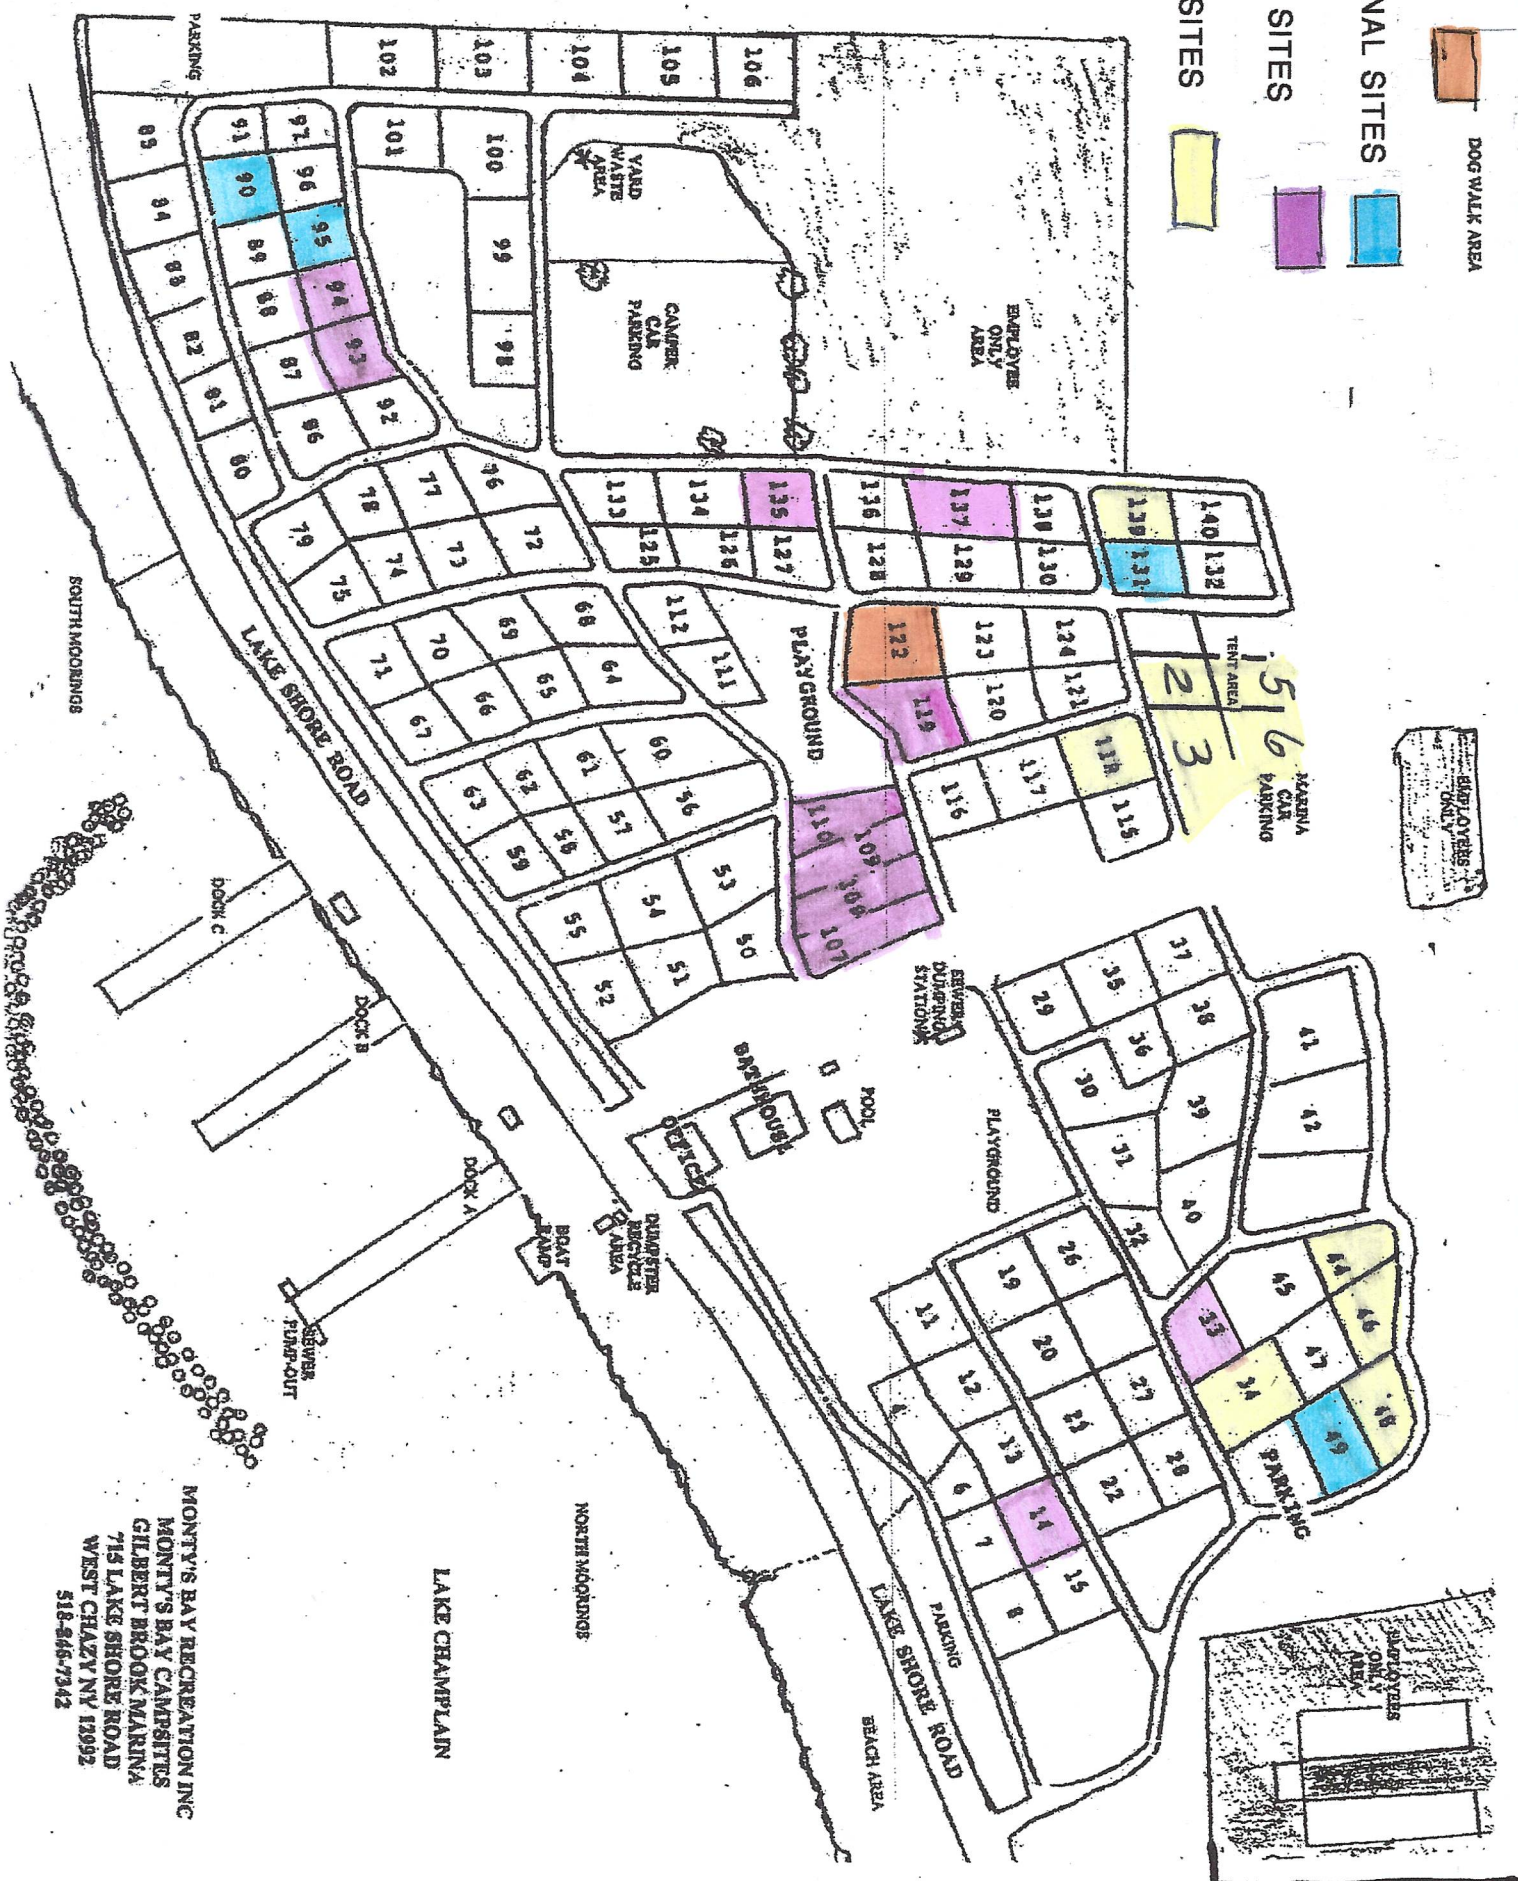

CABIN

DOG WALK AREA

SEASONAL SITES

DAILY SITES

TENT SITES

MARINA CAN PARKING
1 5
2 6
3

MONTY'S BAY RECREATION INC
MONTY'S BAY CAMPSITES
GILBERT BROOK MARINA
715 LAKE SHORE ROAD
WEST CHAZY NY 12992
518-846-7342

LAKE CHAMPLAIN

NORTH MOONINGS

SOUTH MOONINGS

LAKE SHORE ROAD

LAKE SHORE ROAD